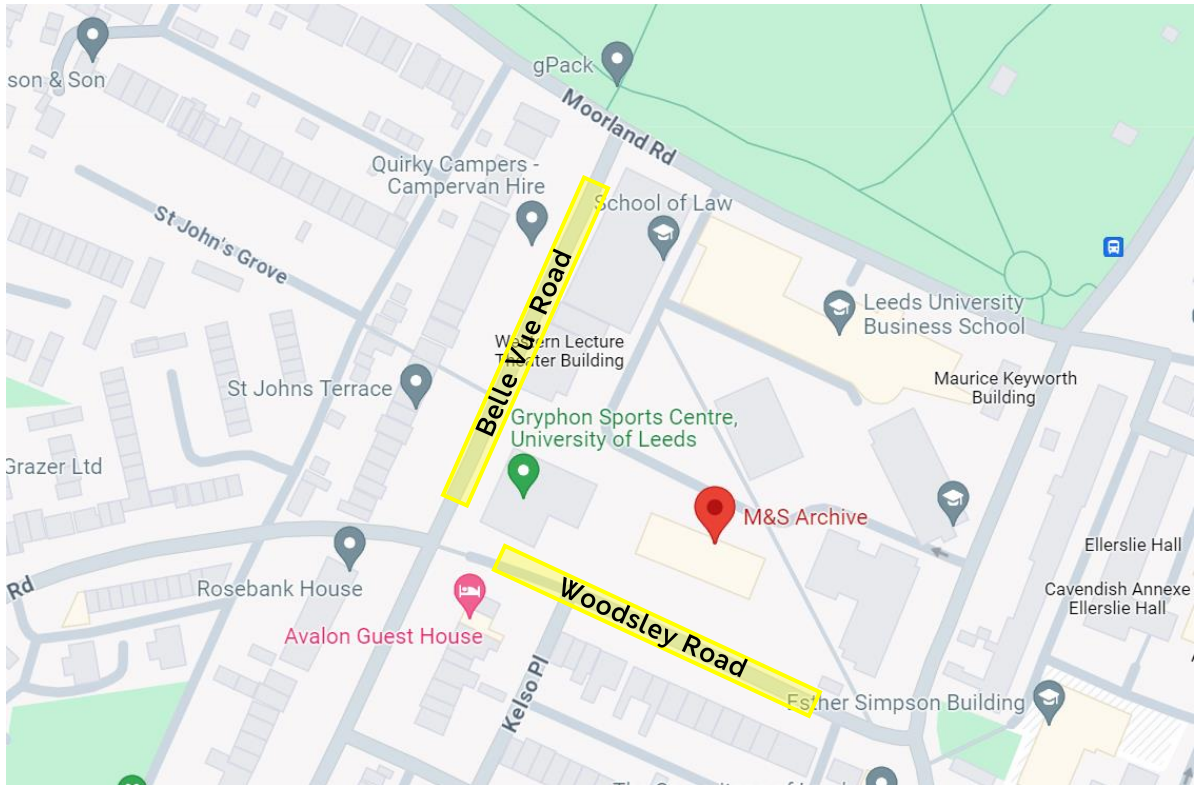

Parking

- There are free, 4-hour limited parking spaces on Woodsley Road and Belle Vue Road (highlighted in yellow). 
- There's unrestricted parking on the streets off Royal Park Road (10 min walk – highlighted in orange). 