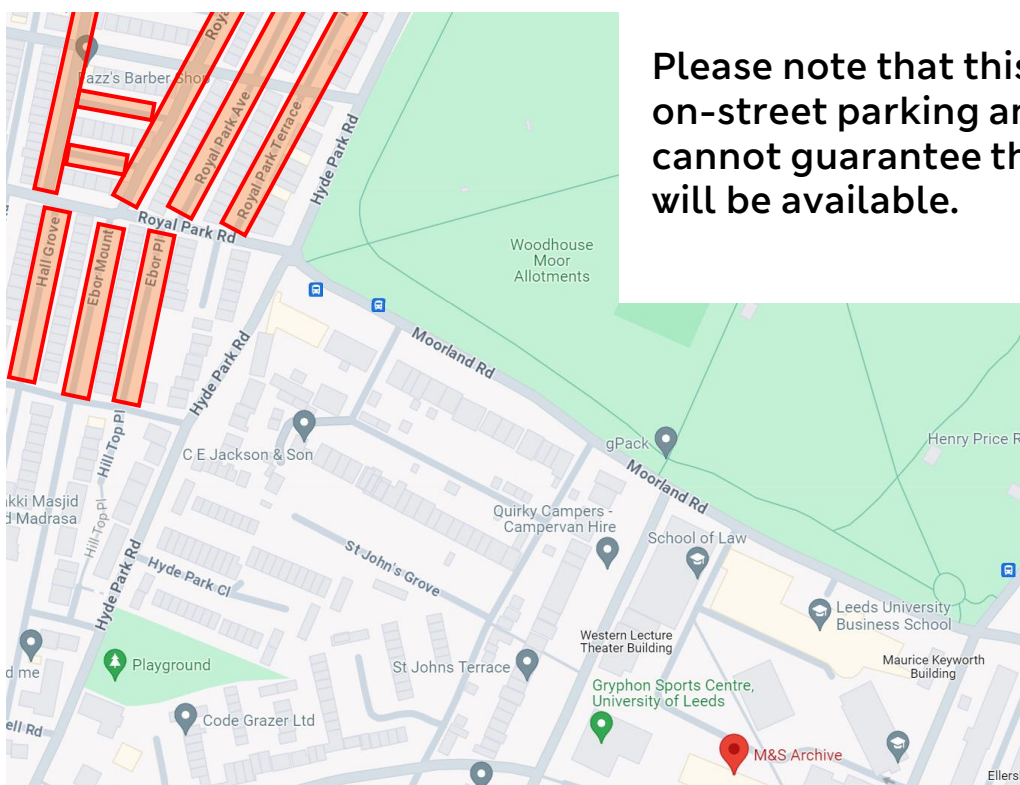

Parking

- There are free, 4-hour limited parking spaces on Woodsley Road and Belle Vue Road (highlighted in yellow). 
- There's unrestricted parking on the streets off Royal Park Road (10 min walk – highlighted in orange). 

Please note that this is public, on-street parking and we cannot guarantee that places will be available.